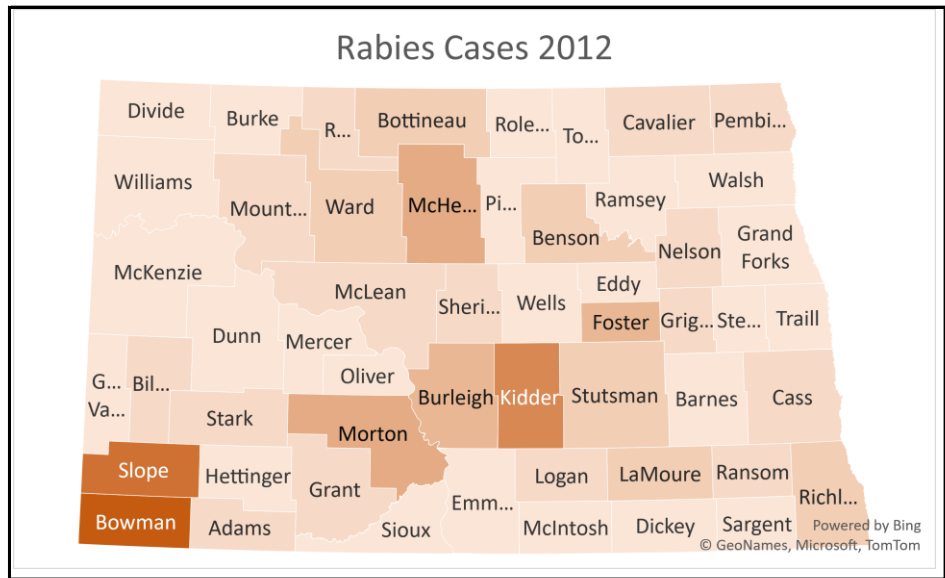

State	County	Count
ND	Adams	1
ND	Barnes	0
ND	Benson	2
ND	Billings	1
ND	Bottineau	2
ND	Bowman	12
ND	Burke	0
ND	Burleigh	4
ND	Cass	1
ND	Cavalier	1
ND	Dickey	0
ND	Divide	0
ND	Dunn	0
ND	Eddy	0
ND	Emmons	0
ND	Foster	4
ND	Golden Valley	0
ND	Grand Forks	0
ND	Grant	1
ND	Griggs	1
ND	Hettinger	0
ND	Kidder	8
ND	LaMoure	2
ND	Logan	1
ND	McHenry	5
ND	McIntosh	0
ND	McKenzie	0
ND	McLean	1
ND	Mercer	0
ND	Morton	5
ND	Mountrail	1
ND	Nelson	1
ND	Oliver	0
ND	Pembina	1
ND	Pierce	0
ND	Ramsey	0
ND	Ransom	1
ND	Renville	1
ND	Richland	2
ND	Rolette	0
ND	Sargent	0
ND	Sheridan	1
ND	Sioux	0
ND	Slope	10
ND	Stark	1
ND	Steele	0
ND	Stutsman	2
ND	Towner	0
ND	Traill	0
ND	Walsh	0
ND	Ward	2
ND	Wells	0
ND	Williams	0

Rabies Positive Animals in ND								
County	Bat	Cow	Dog	Skunk	Cat	Horse	Sheep	Total
Adams				1				1
Benson				2				2
Billings				1				1
Bottineau				1		1		2
Bowman				12				12
Burleigh		3				1		4
Cass	1							1
Cavalier		1						1
Foster				3		1		4
Grant				1				1
Griggs					1			1
Kidder		2		5		1		8
LaMoure		1		1				2
Logan		1						1
McHenry		1		3	1			5
McLean				1				1
Morton				4	1			5
Mountrail		1						1
Nelson				1				1
Pembina					1			1
Ransom							1	1
Renville				1				1
Richland	1				1			2
Sheridan				1				1
Slope				10				10
Stark		1						1
Stutsman				1	1			2
Ward		1		1				2
<b>State</b>	<b>2</b>	<b>12</b>	<b>0</b>	<b>50</b>	<b>6</b>	<b>4</b>	<b>1</b>	<b>75</b>
				<b>Inconclusive</b>		<b>4</b>		
				<b>Positives</b>		<b>75</b>		
				<b>Negatives</b>		<b>653</b>		
				<b>Total</b>		<b>732</b>		