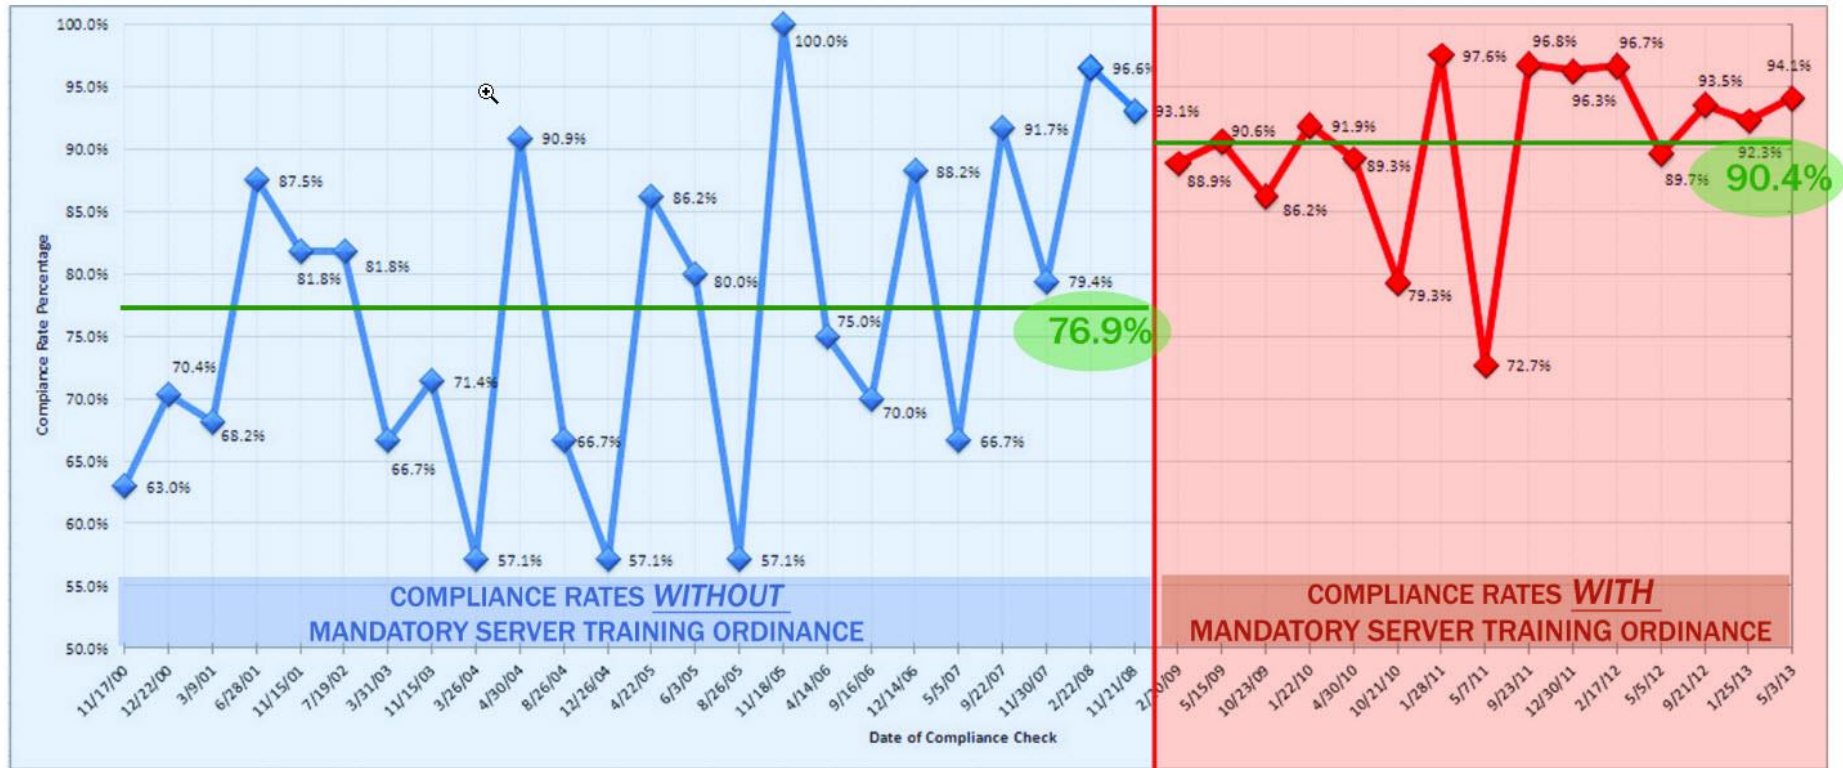

## GRAND FORKS COMPLIANCE RATES FROM 2000 to 2013

Server Training Ordinance  
Into Effect (1/1/09)

- On average, compliance rates (establishments NOT selling to minors) **increased** 13.5 percentage points (76.9% up to 90.4%) after a mandatory server training ordinance went into effect.